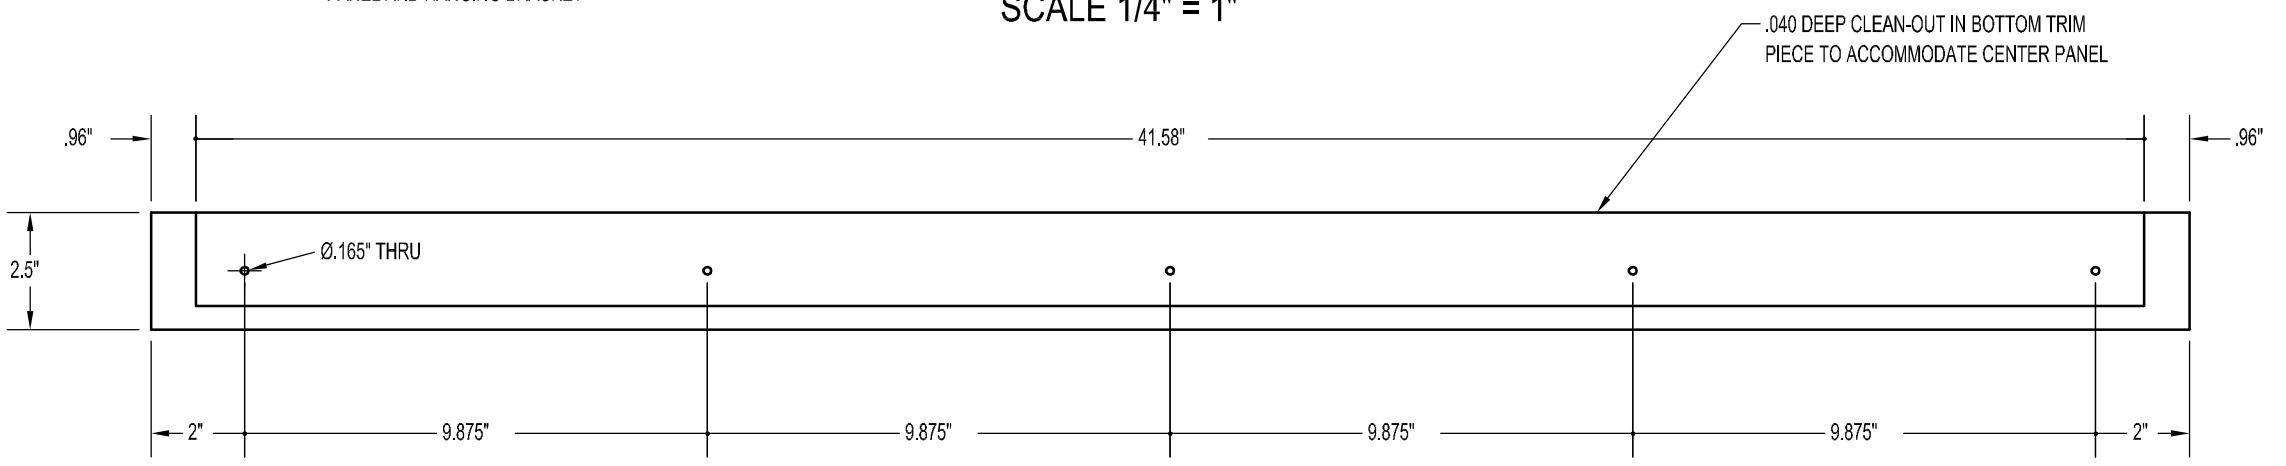

TOP TRIM BACK VIEW  
 SCALE 1/4" = 1"

BOTTOM TRIM BACK VIEW  
 SCALE 1/4" = 1"

CENTER PANEL FRONT VIEW  
 SCALE 1/4" = 1"