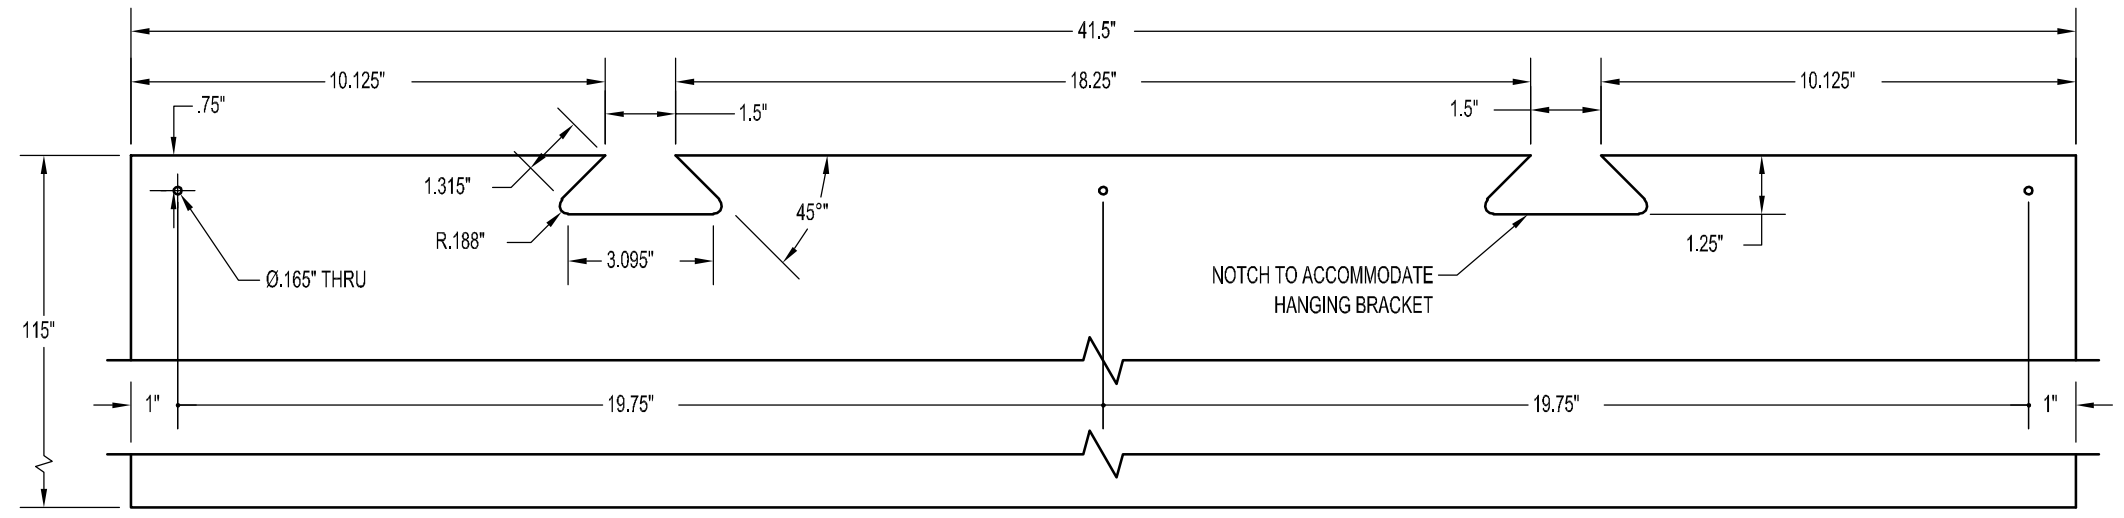

TOP TRIM BACK VIEW  
 SCALE 1/4" = 1"

BOTTOM TRIM BACK VIEW  
 SCALE 1/4" = 1"

CENTER PANEL FRONT VIEW  
 SCALE 1/4" = 1"