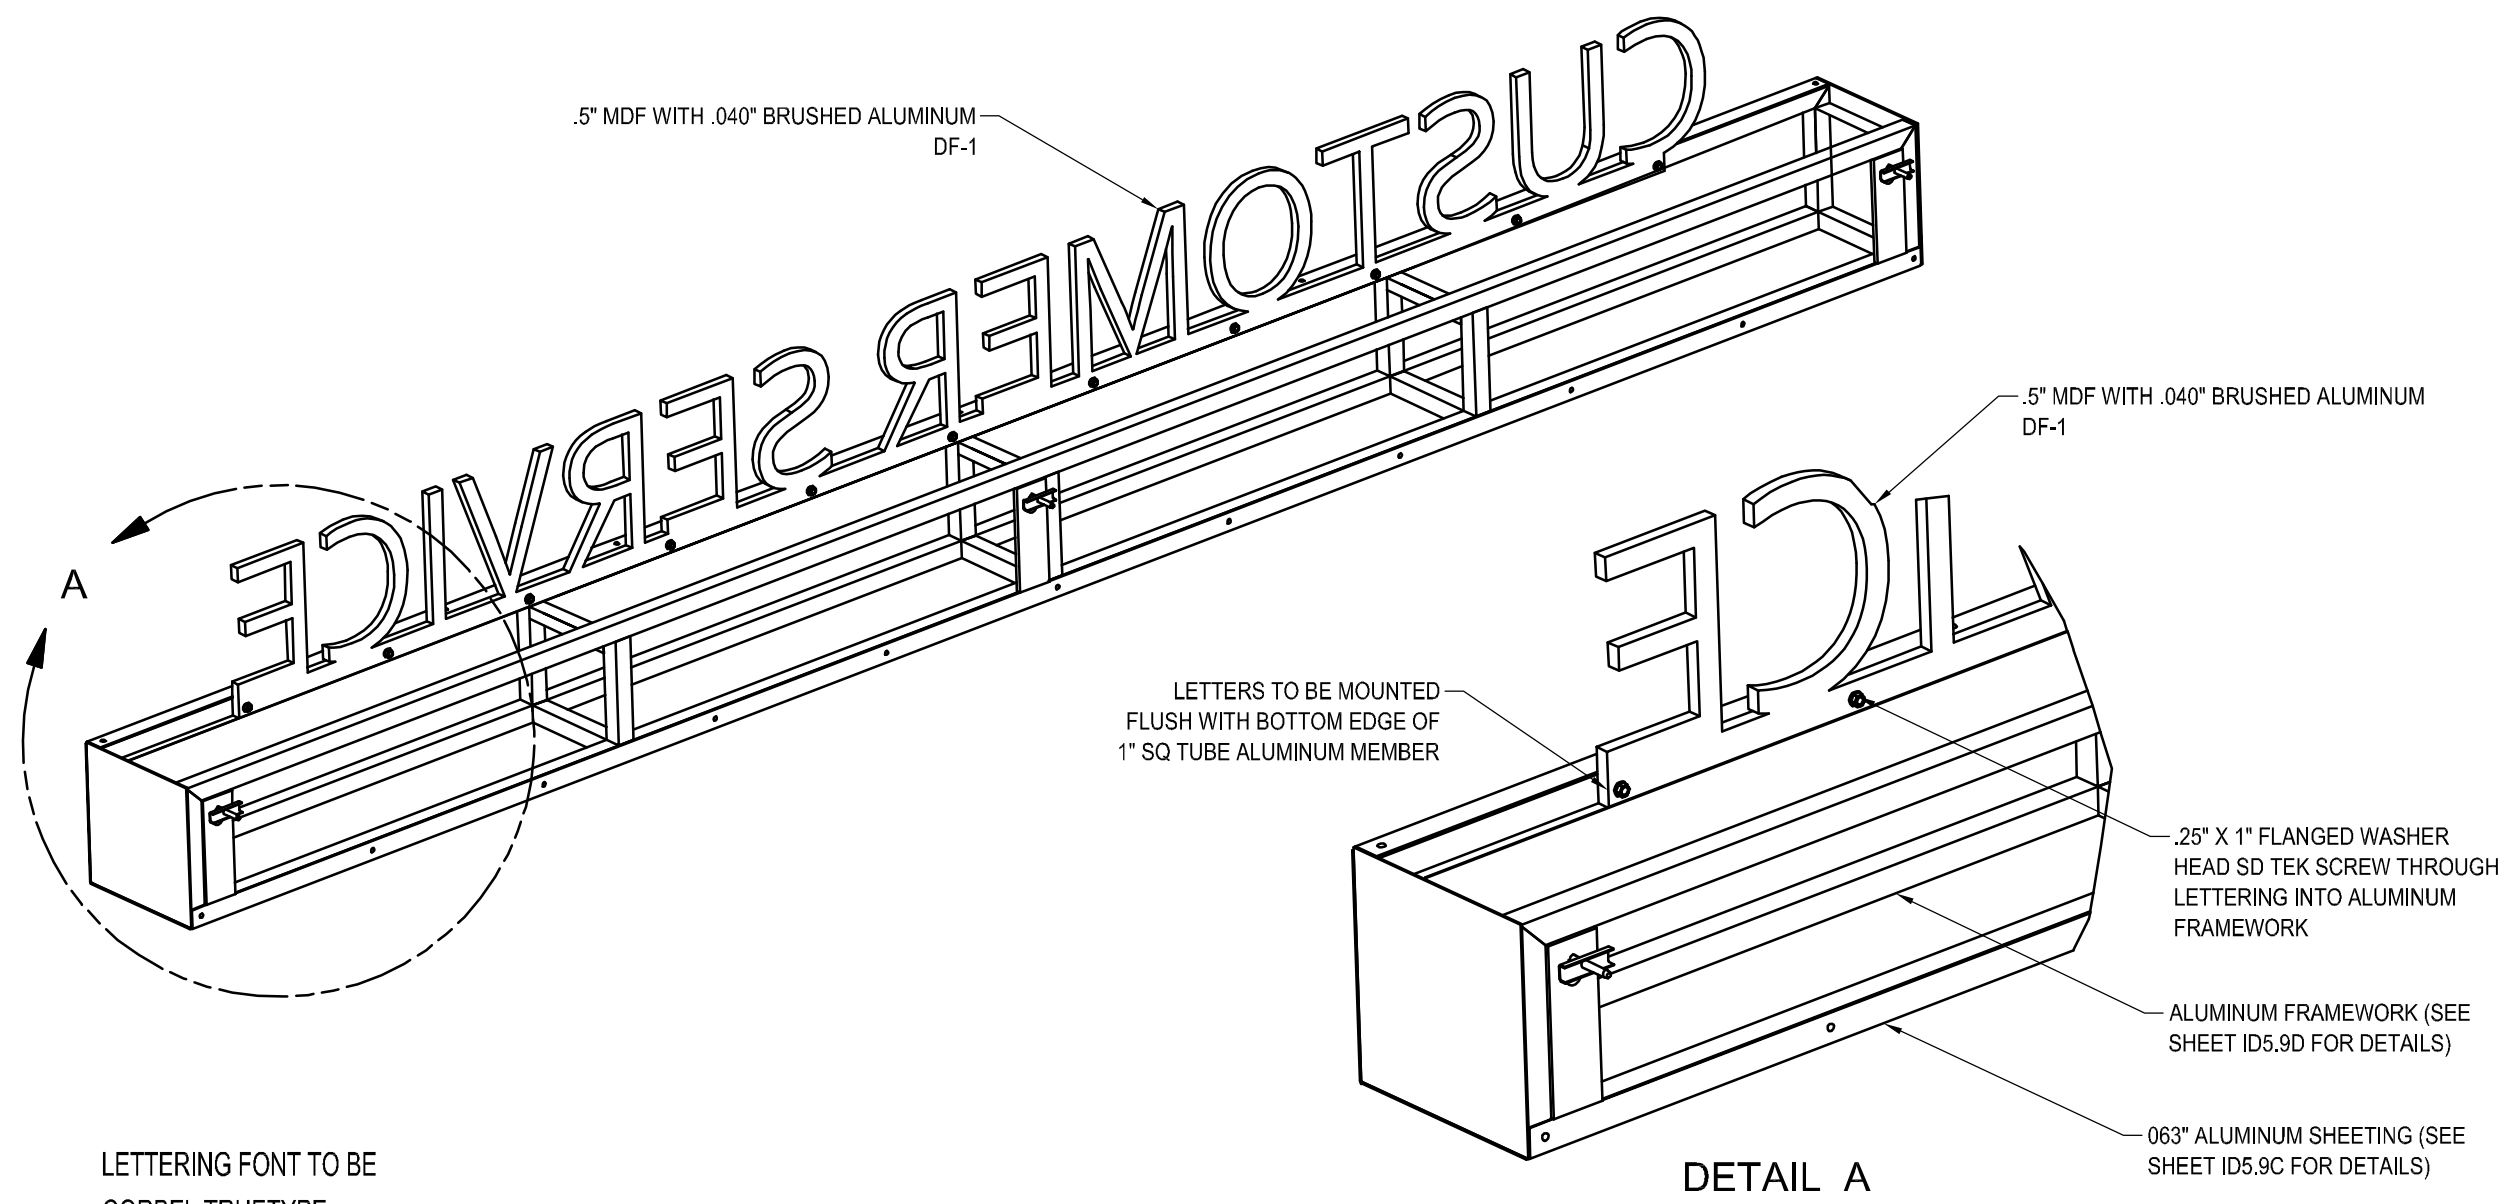

FRONT VIEW  
 SCALE 1" = 1'

LETTERING FONT TO BE  
 CORBEL TRUETYPE

# Customer Service Decor

Lettering Attachment

DeCA  
 Adaptive Uniform Decor Package

Defense Commissary Agency  
 Lackland AFB, Texas  
 Fort Lee, Virginia

ID5.9B