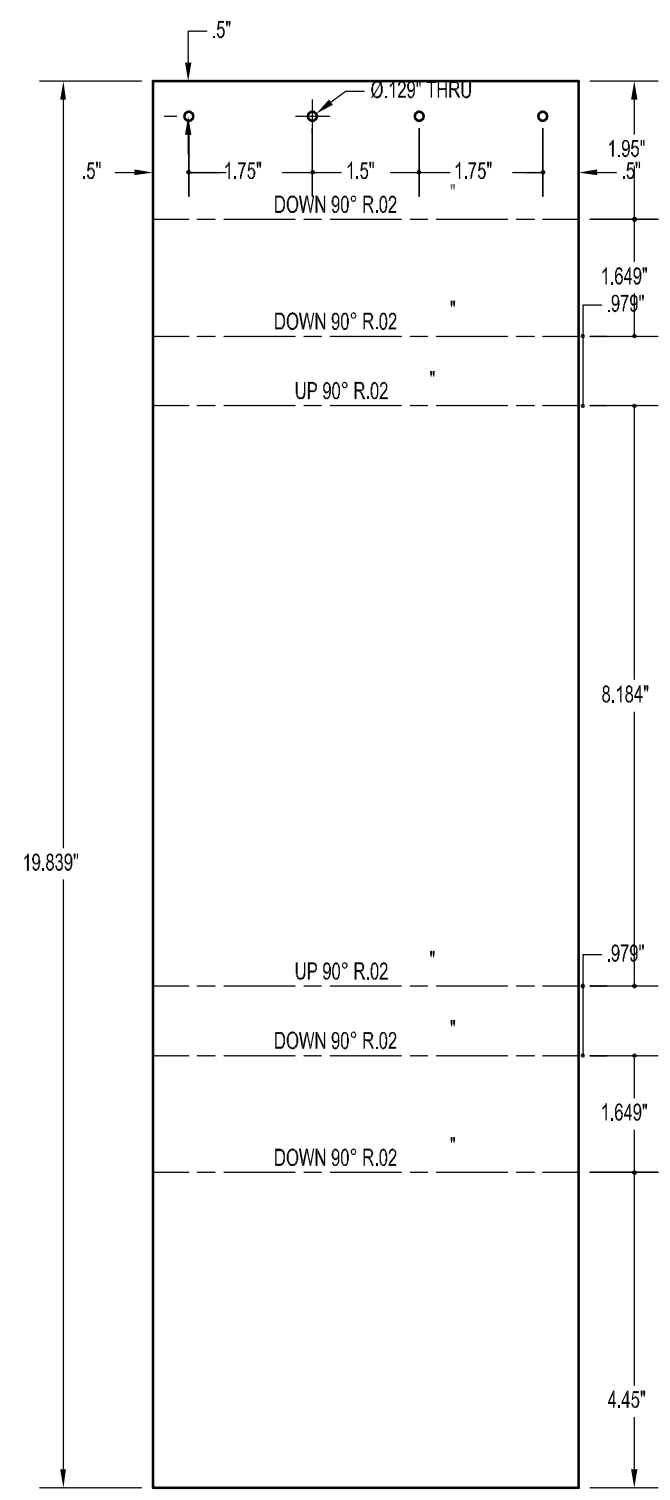

FRONT VIEW  
 SCALE 1/4" = 1"

SIDE VIEW  
 SCALE 1/4" = 1"

FLAT PATTERN  
 SCALE 3/8" = 1"

120" STANDARD VALANCE SECTION  
 (SEE SHEET ID5.6B FOR DETAILS)

CONTEXT VIEW  
 SCALE 1/4" = 1"