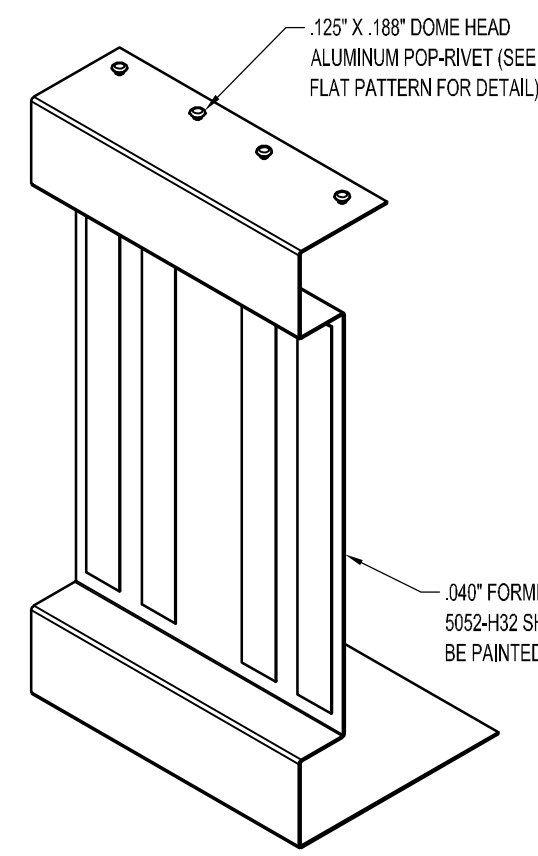

FRONT VIEW  
 SCALE 1/4" = 1"

SIDE VIEW  
 SCALE 1/4" = 1"

FLAT PATTERN  
 SCALE 3/8" = 1"

120" STANDARD VALANCE SECTION  
 (SEE SHEET ID5.6B FOR DETAILS)

CONTEXT VIEW  
 SCALE 1/4" = 1"