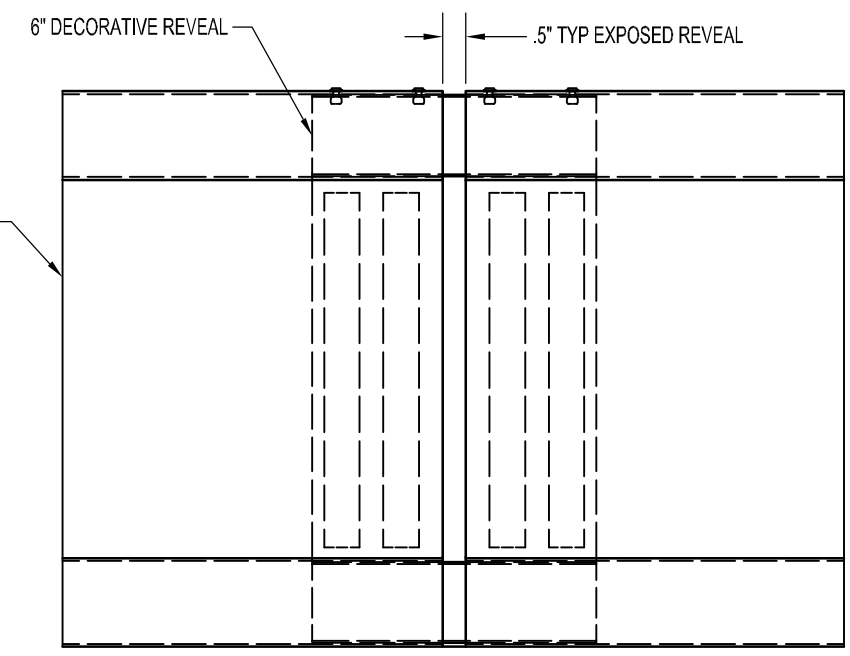

FRONT VIEW  
 SCALE 1/4" = 1"

SIDE VIEW  
 SCALE 1/4" = 1"

FLAT PATTERN  
 SCALE 3/8" = 1"

120" STANDARD VALANCE SECTION  
 (SEE SHEET ID5.6B FOR DETAILS)

CONTEXT VIEW  
 SCALE 1/4" = 1"