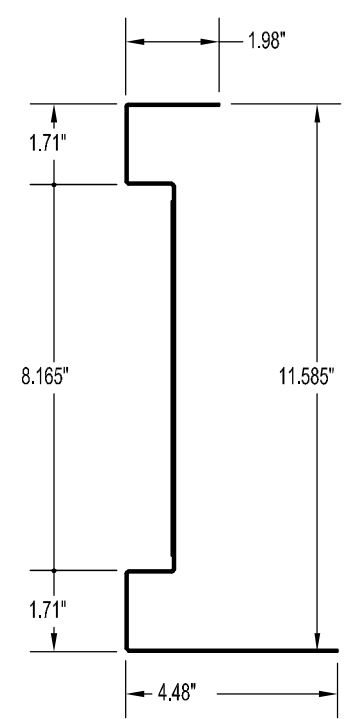

FRONT VIEW  
 SCALE 1/4" = 1"

SIDE VIEW  
 SCALE 1/4" = 1"

FLAT PATTERN  
 SCALE 3/8" = 1"

120" STANDARD VALANCE SECTION  
 (SEE SHEET ID5.6B FOR DETAILS)

CONTEXT VIEW  
 SCALE 1/4" = 1"