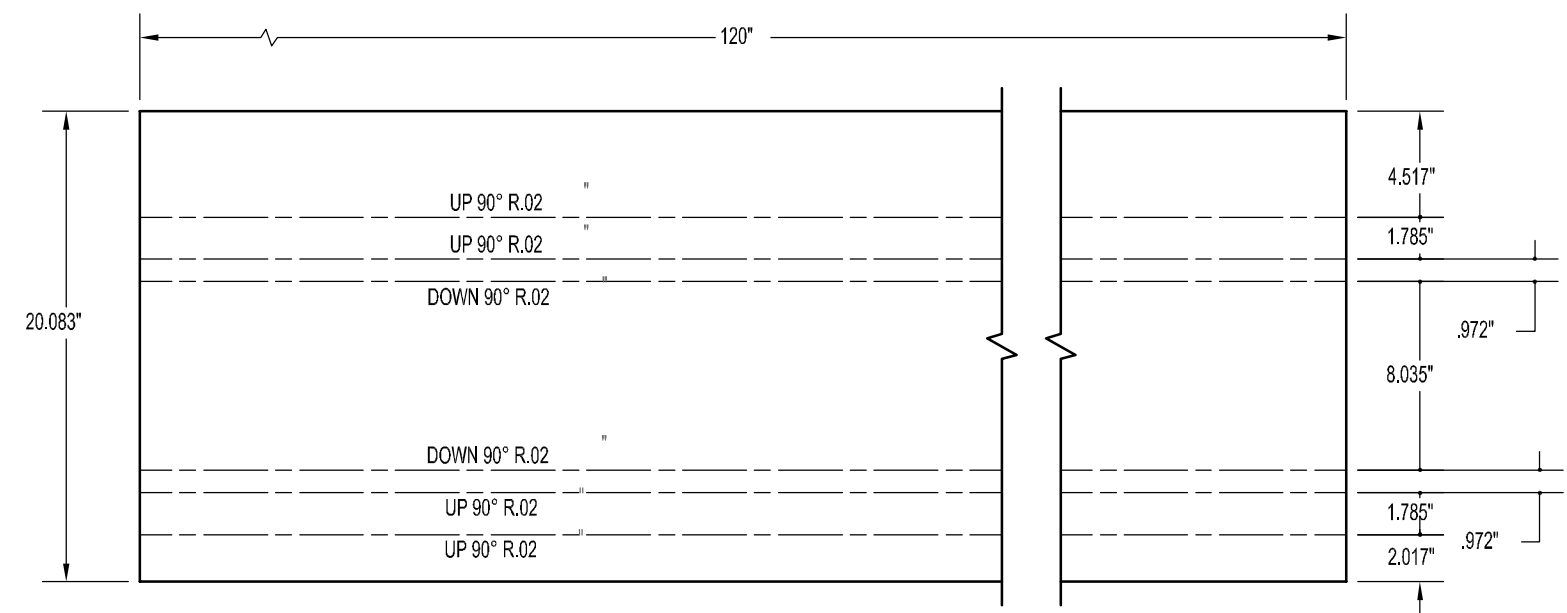

TOP VIEW
 SCALE 1/4" = 1"

6" DECORATIVE REVEAL
 (SEE ID5.6D FOR DETAILS)

FRONT VIEW
 SCALE 1/4" = 1"

.063" FORMED ALUMINUM 5052-H32
 SHEETING TO BE PAINTED B-1

STANDARD 120"
 VALANCE SECTION

SIDE VIEW
 SCALE 1/4" = 1"

MOUNTING BRACKET (SEE
 SHEET ID5.6E FOR DETAILS)

FLAT PATTERN
 SCALE 1/8" = 1"

Frozen Food Valance

Standard Valance

DeCA
 Adaptive Uniform Decor Package

Defense Commissary Agency
 Lackland AFB, Texas
 Fort Lee, Virginia