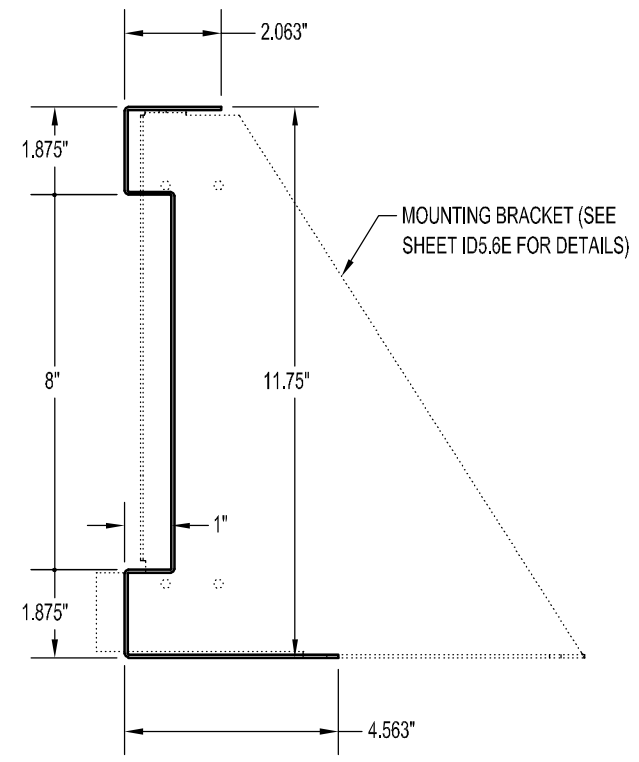

TOP VIEW
 SCALE 1/4" = 1"

6" DECORATIVE REVEAL
 (SEE ID5.6D FOR DETAILS)

FRONT VIEW
 SCALE 1/4" = 1"

.063" FORMED ALUMINUM 5052-H32
 SHEETING TO BE PAINTED B-1

STANDARD 120"
 VALANCE SECTION

SIDE VIEW
 SCALE 1/4" = 1"

MOUNTING BRACKET (SEE
 SHEET ID5.6E FOR DETAILS)

FLAT PATTERN
 SCALE 1/8" = 1"

Frozen Food Valance

Standard Valance

DeCA
 Adaptive Uniform Decor Package

Defense Commissary Agency
 Lackland AFB, Texas
 Fort Lee, Virginia