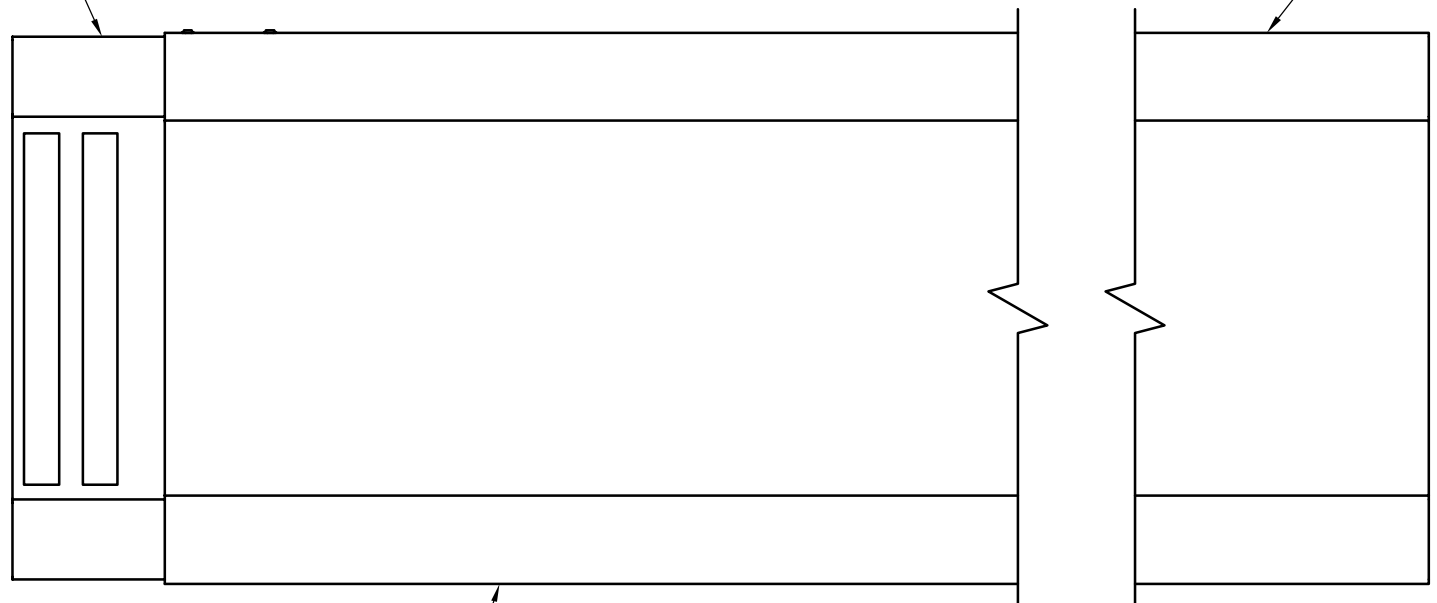

TOP VIEW
 SCALE 1/4" = 1"

6" DECORATIVE REVEAL
 (SEE ID5.6D FOR DETAILS)

FRONT VIEW
 SCALE 1/4" = 1"

.063" FORMED ALUMINUM 5052-H32
 SHEETING TO BE PAINTED B-1

STANDARD 120"
 VALANCE SECTION

SIDE VIEW
 SCALE 1/4" = 1"

MOUNTING BRACKET (SEE
 SHEET ID5.6E FOR DETAILS)

FLAT PATTERN
 SCALE 1/8" = 1"

Frozen Food Valance

Standard Valance

DeCA
 Adaptive Uniform Decor Package

Defense Commissary Agency
 Lackland AFB, Texas
 Fort Lee, Virginia