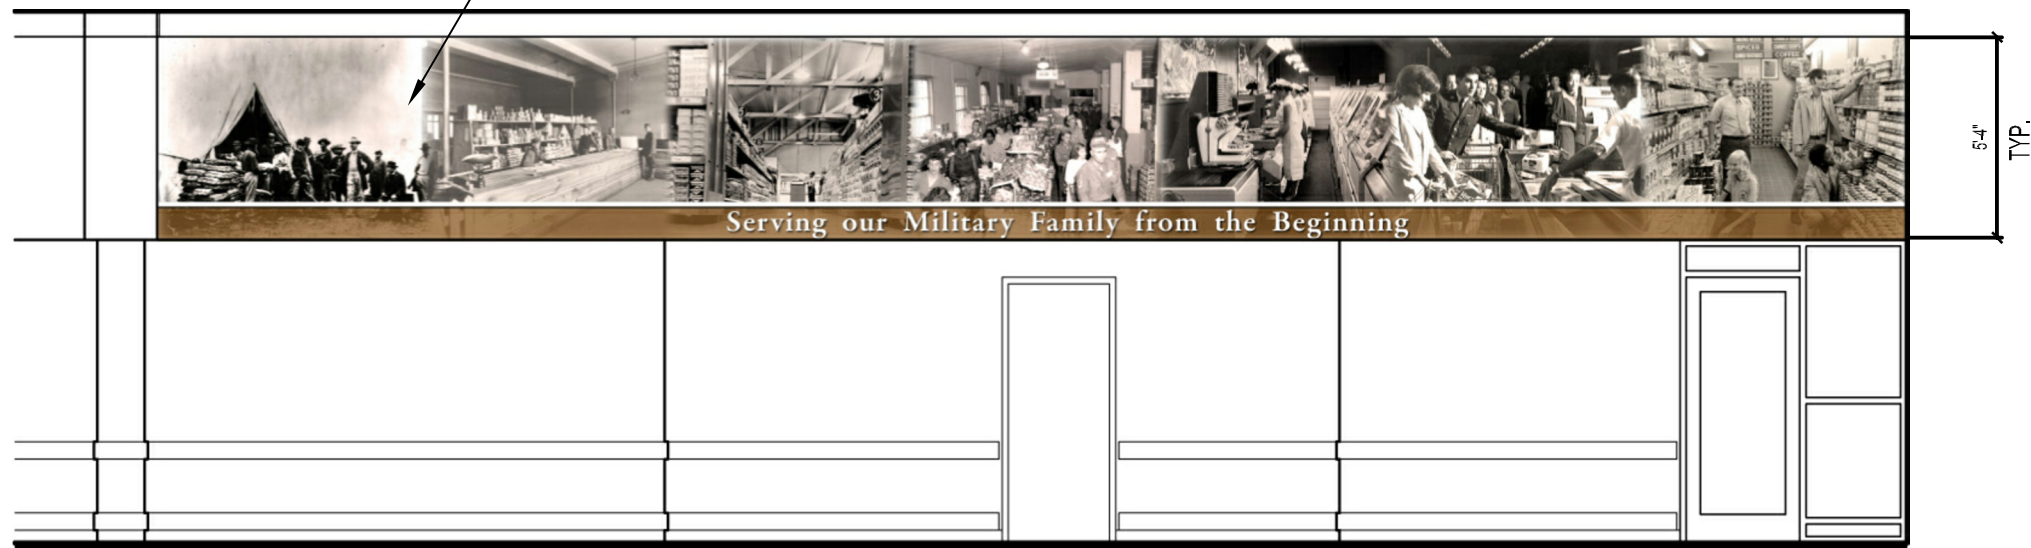

HISTORIC MURAL SPECIALTY VINYL WALLCOVERING
 CUSTOM DIRECT PRINTED WITH HIGH RESOLUTION BLACK AND WHITE (SEPIA) COLOR PROCESS
 APPLIED ACCORDING TO MANUFACTURE'S SPECIFICATIONS

NOTE: PLACEMENT OF HISTORIC MURAL WILL VARY ACCORDING TO INDIVIDUAL STORE CONDITIONS. ARTWORK WILL BE PROVIDED BY GOVERNMENT BUT MUST BE MODIFIED TO FIT INDIVIDUAL STORE WALL CONDITION. A SCALED VERSION OF THE FINAL COMPOSITION AND ALL LOCATION DETAILS SHALL BE SUBMITTED FOR GOVERNMENT APPROVAL BEFORE FABRICATING THE MURAL. FINAL PRINTING SHALL BE IN SEPIA.

INTERIOR ELEVATION-SALES AREA

3/16"=1'-0"

Decor Element
 Historic Mural Specialty Vinyl Wallcovering

DeCA
 Adaptive Uniform Decor Package

Defense Commissary Agency
 Lackland AFB, Texas
 Fort Lee, Virginia