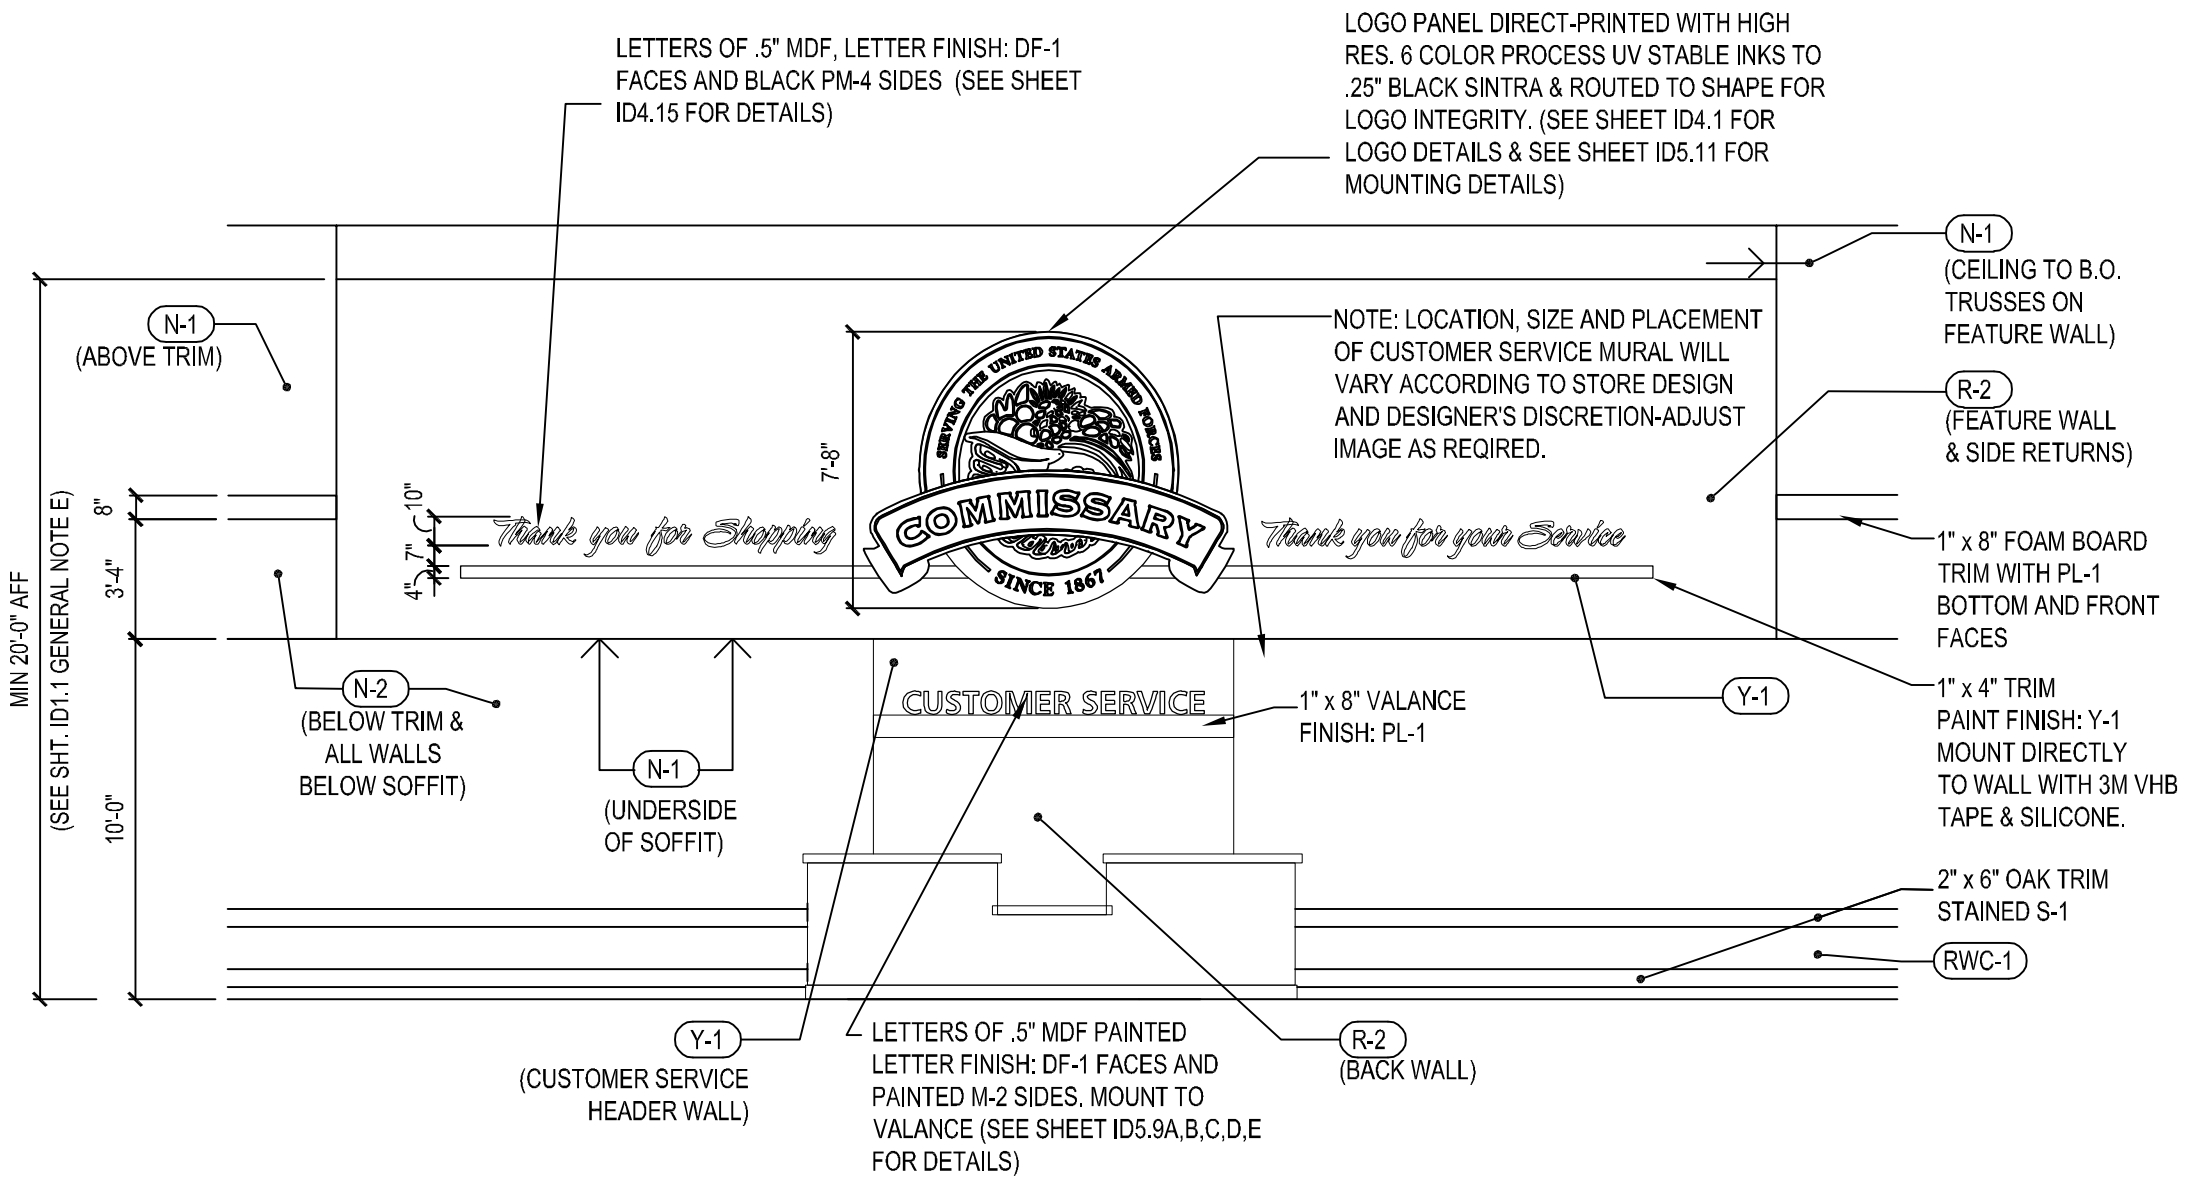

SOFFIT PLAN

3/16"=1'-0"

SECTION

3/16"=1'-0"

INTERIOR ELEVATION

3/16"=1'-0"

Decor Element

Exit & Customer Service

DeCA
 Adaptive Uniform Decor Package

Defense Commissary Agency
 Lackland AFB, Texas
 Fort Lee, Virginia

ID3.7