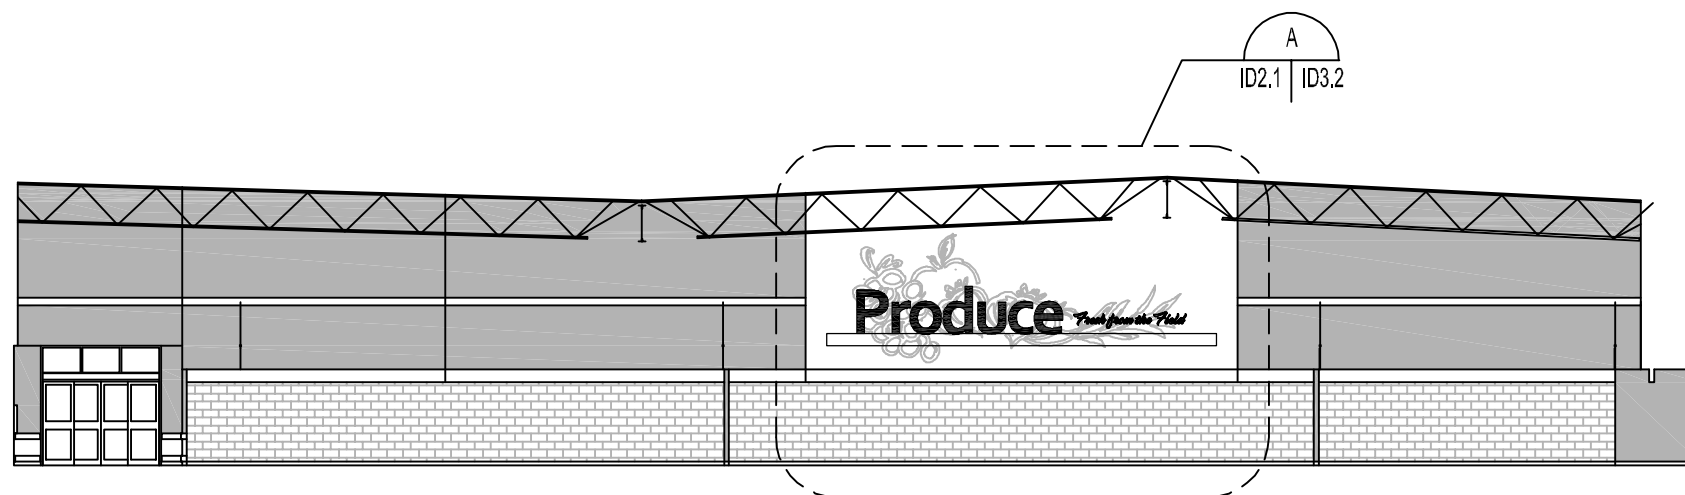

THESE ELEVATIONS REPRESENT A TYPICAL DeCA STANDARD DECOR PACKAGE. WHILE THE SIZE AND LAYOUT OF STORES WILL VARY, UNIFYING DESIGN ELEMENTS SHALL BE PROVIDED IN ALL STORES THAT WILL TIE THE DECOR PACKAGE TOGETHER.

1. AN 8" HIGH TRIM, BOTTOM SET AT 13'-4" HEIGHT, WILL RUN CONTINUOUS BETWEEN FEATURE WALLS WITH DECOR ELEMENTS.

ELEVATION

A
ID1.2 | ID2.1

1/16"=1'-0"

ELEVATION

B
ID1.2 | ID2.1

1/16"=1'-0"

ELEVATION

C
ID1.2 | ID2.1

1/16"=1'-0"

Typical Interior Elevations

DeCA
 Adaptive Uniform Decor Package

Defense Commissary Agency
 Lackland AFB, Texas
 Fort Lee, Virginia

ID2.1