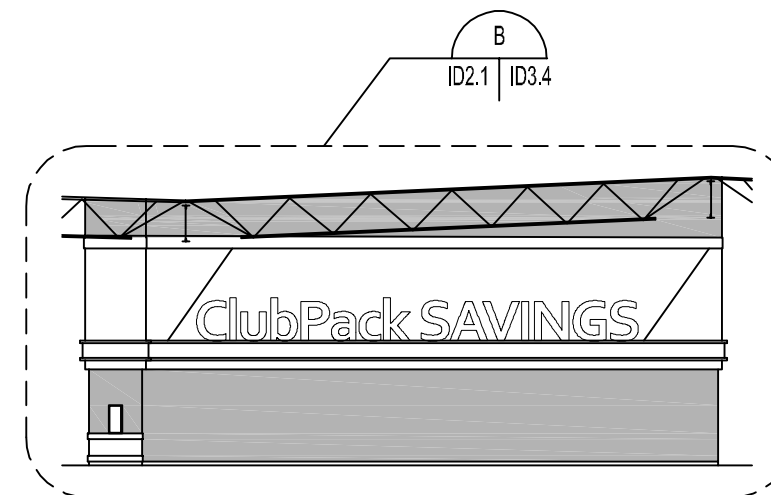

THESE ELEVATIONS REPRESENT A TYPICAL DeCA STANDARD DECOR PACKAGE. WHILE THE SIZE AND LAYOUT OF STORES WILL VARY, UNIFYING DESIGN ELEMENTS SHALL BE PROVIDED IN ALL STORES THAT WILL TIE THE DECOR PACKAGE TOGETHER.

1. AN 8" HIGH TRIM, BOTTOM SET AT 13'-4" HEIGHT, WILL RUN CONTINUOUS BETWEEN FEATURE WALLS WITH DECOR ELEMENTS.

ELEVATION

A
ID1.2 | ID2.1

1/16"=1'-0"

ELEVATION

B
ID1.2 | ID2.1

1/16"=1'-0"

ELEVATION

C
ID1.2 | ID2.1

1/16"=1'-0"

Typical Interior Elevations

DeCA
 Adaptive Uniform Decor Package

Defense Commissary Agency
 Lackland AFB, Texas
 Fort Lee, Virginia

ID2.1