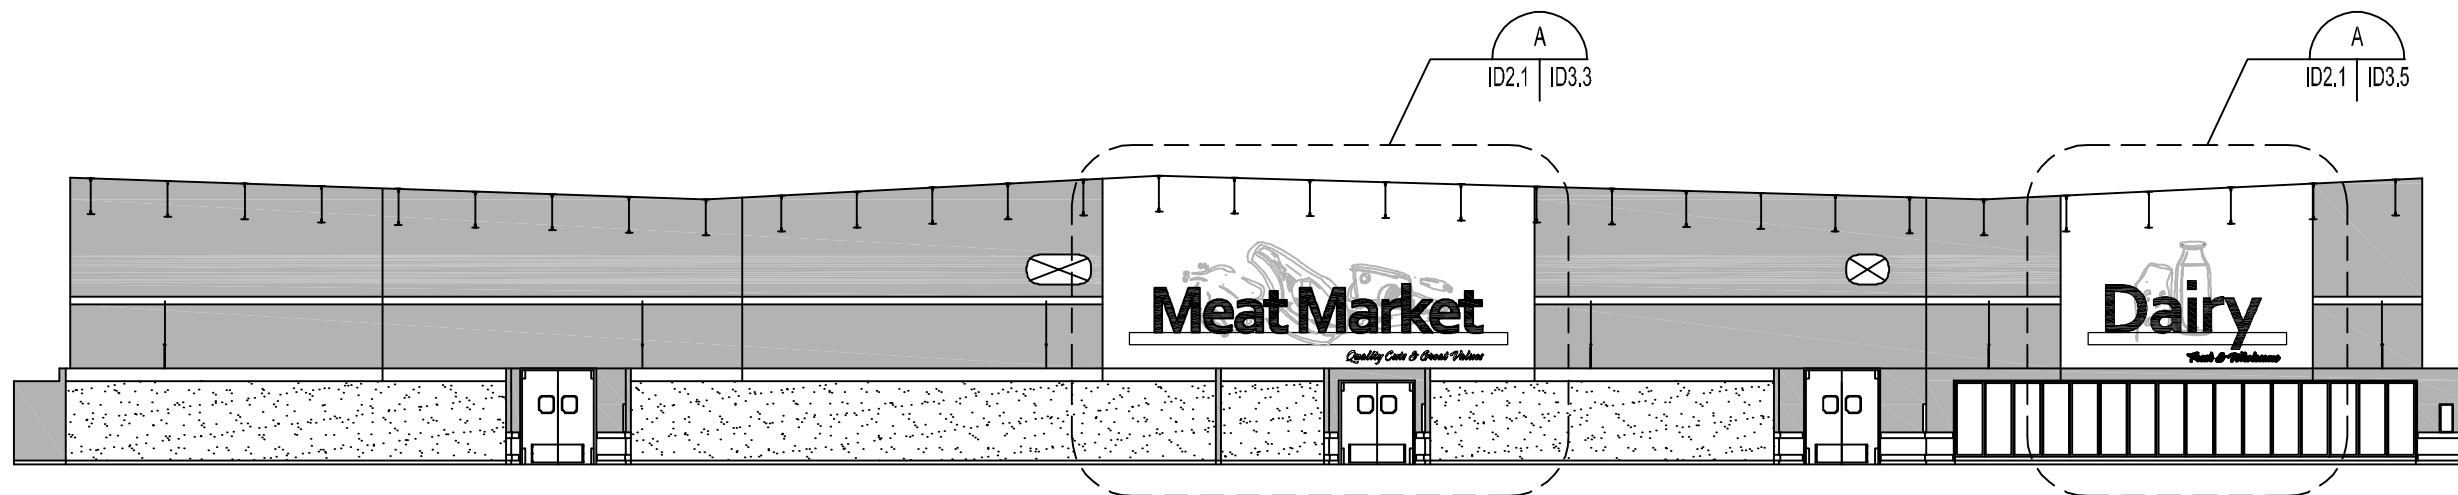

THESE ELEVATIONS REPRESENT A TYPICAL DeCA STANDARD DECOR PACKAGE. WHILE THE SIZE AND LAYOUT OF STORES WILL VARY, UNIFYING DESIGN ELEMENTS SHALL BE PROVIDED IN ALL STORES THAT WILL TIE THE DECOR PACKAGE TOGETHER.

1. AN 8" HIGH TRIM, BOTTOM SET AT 13'-4" HEIGHT, WILL RUN CONTINUOUS BETWEEN FEATURE WALLS WITH DECOR ELEMENTS.

ELEVATION

A
ID1.2 | ID2.1

1/16"=1'-0"

ELEVATION

B
ID1.2 | ID2.1

1/16"=1'-0"

ELEVATION

C
ID1.2 | ID2.1

1/16"=1'-0"

Typical Interior Elevations

DeCA
 Adaptive Uniform Decor Package

Defense Commissary Agency
 Lackland AFB, Texas
 Fort Lee, Virginia

ID2.1