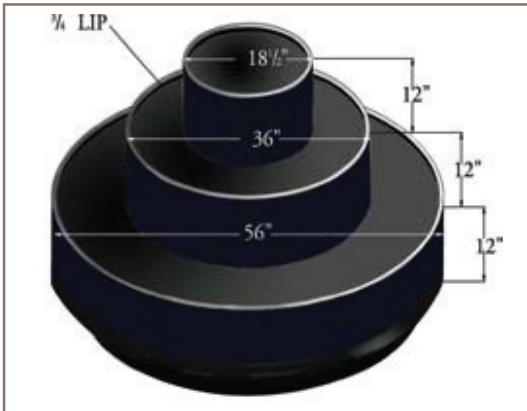

## STEP DISPLAYS

FDT-4

### Four-Step Octagonal Floral Table

- Shoppable on all sides of octagon
- Excellent spot merchandiser
- Lightweight heavy-duty ABS plastic
- Built-in ribs hold water and soil spills
- Removable top step inverts and holds water for cut flowers
- Casters provide mobility

### Laminate Floral Display

- Laminated for easy cleanup
- Available in **round** or oval
- Comes completely assembled
- Casters included provide mobility

RFD

OFD

FEC-001

### Metal Floral Display

- Round shelves accommodate large baskets
- Mesh shelf allows good air flow
- Curved design works well as end cap or wall unit

FEC-001