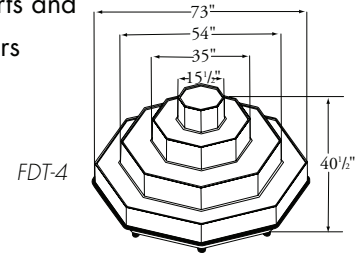

## STEP DISPLAYS

FDT-4

### Four-Step Octagonal Floral Table

- Shoppable on all sides of octagon
- Excellent spot merchandiser
- Lightweight heavy-duty ABS plastic
- Built-in ribs hold water and soil spills
- Removable top step inverts and holds water for cut flowers
- Casters provide mobility