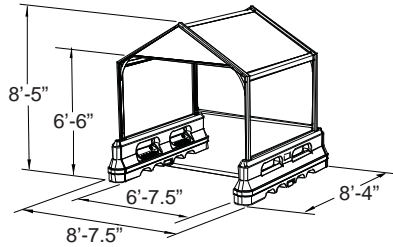

McCue Corporation

CartParkCovered P

CartPark2 Covered Peaked

Cart Capacity: 15

Available Colors: Red, Orange, Forest Green, Blue, and Natural

Tri-glass Panels: (2 included) does not include graphics