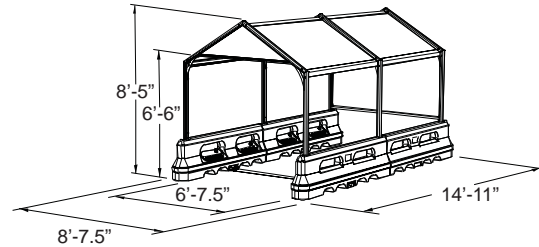

Tri-glass Panels: (2 included) does not include graphics

CartPark4 Covered Peaked

Cart Capacity: 36

Available Colors: Red, Orange, Forest Green, Blue, and Natural

Tri-glass Panels: (2 included) does not include graphics