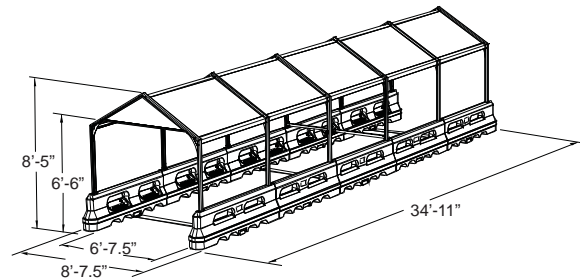

CartPark10 Covered Peaked

Cart Capacity: 83

Available Colors: Red, Orange, Forest Green, Blue, and Natural

Tri-glass Panels: (2 included) does not include graphics

McCue
Corporation

McCue Corporation
35 Congress Street, Suite 150, Salem, MA 01970 USA
Phone: (800) 800-8503 or (978) 741-8500
Fax: (978) 741-2542
Email: cservices@mccue.com

www.mccue.com

©2010 McCue Corporation. Printed in USA
Patent 6,298,997.

Note: Optional side and end panels are available on all units.

Placing an order:

There are five easy ways to order:

1) E-mail your order: cservices@mccue.com
2) Phone our toll-free number: (800) 800-8503 or call (978) 741-2542
3) FAX in your order: (978) 741-2542
4) Mail in your purchase order
5) Online at www.mccue.com