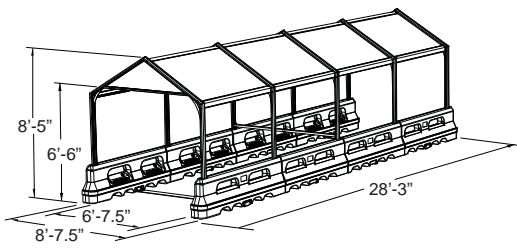

Tri-glass Panels: (2 included) does not include graphics

CartPark4 Covered Peaked

Cart Capacity: 36

Available Colors: Red, Orange, Forest Green, Blue, and Natural

Tri-glass Panels: (2 included) does not include graphics