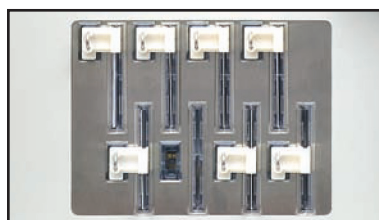

think inside the box.

**MORSE
WATCHMANS**

the integrated access control solution

Smart Keys

- Track users and key movements via identification chip

16-Key Module

- Holds the largest number of keys

KeyPro III Key Management Software

- Enhances programming and reporting
- Email Alerts help track Smart Keys

8-Key Module

- Great for key rings and larger keys

Illuminated Key Slots

- Makes retrieving and returning keys easier

6-Key Module

- Ideal for Folger Adam and large key rings

Identity Access Options

- Include hand readers, swipe cards, fingerprint readers and standard touchpads

Card Module

- Thin slots are ideal for credit, debit, gas and proximity cards

Single Locker Module

- Provides more capacity for weapons and other larger items which need to be secured with controlled access