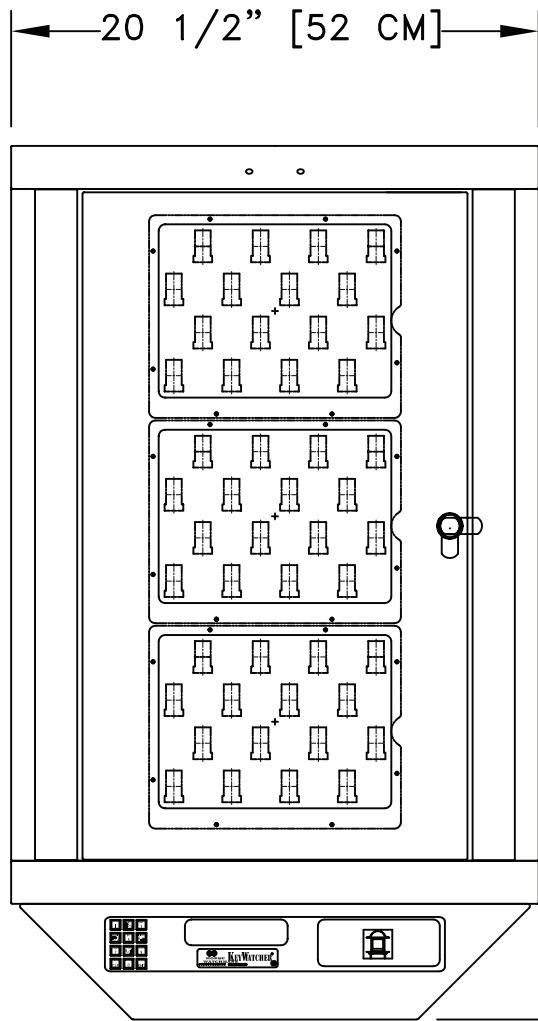

NOTE:
MODULES AVAILABLE
(16, 8, 6 KEYS)

MORSE WATCHMAN®			
ILLUMINATED SYSTEM			
6 TO 48 KEYS			
SIZE	CAGE CODE	DWG NO. 4000-048	REV
SCALE			SHEET OF

think inside the box

KeyWatcher® key management system