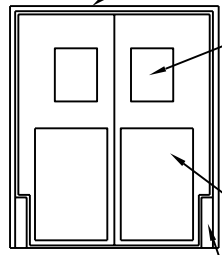

FF
TRAFFIC DOOR

14"X16" VISION WINDOW

JAMB GUARD

SPRING BUMPERS

GG
TRAFFIC DOOR

FULL PERIMETER GASKET SEAL

14"X16" VISION WINDOW

SPRING BUMPERS

SCUFF PLATES (USE IN COMBINATION WITH K DOORS)

JAMB GUARD

GG
TRAFFIC DOOR

H
CASHIER'S DOOR

1/4" CLEAR, LAMINATED, TEMPERED GLASS IN 12" X 12" VISION WINDOW

J
SWINGING COLD STORAGE ROOM DOOR

48" HIGH PROTECTION PLATE ON FACE OF DOOR AND DOOR JAMB RETURNS