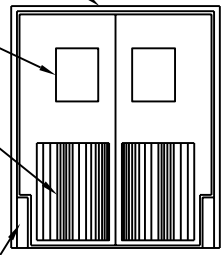

FF
TRAFFIC DOOR

14"X16" VISION WINDOW

JAMB GUARD

SPRING BUMPERS

GG
TRAFFIC DOOR

FULL PERIMETER GASKET SEAL

14"X16" VISION WINDOW

SPRING BUMPERS

SCUFF PLATES (USE IN COMBINATION WITH K DOORS)

JAMB GUARD

GG
TRAFFIC DOOR

H
CASHIER'S DOOR

1/4" CLEAR, LAMINATED, TEMPERED GLASS IN 12" X 12" VISION WINDOW

J
SWINGING COLD STORAGE ROOM DOOR

48" HIGH PROTECTION PLATE ON FACE OF DOOR AND DOOR JAMB RETURNS