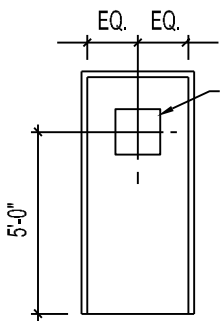

FF
TRAFFIC DOOR

14"X16" VISION WINDOW

JAMB GUARD

SPRING BUMPERS

GG
TRAFFIC DOOR

FULL PERIMETER GASKET SEAL

14"X16" VISION WINDOW

SPRING BUMPERS

SCUFF PLATES (USE IN COMBINATION WITH K DOORS)

JAMB GUARD

GG
TRAFFIC DOOR

H
CASHIER'S DOOR

1/4" CLEAR, LAMINATED, TEMPERED GLASS IN 12" X 12" VISION WINDOW

J
SWINGING COLD STORAGE ROOM DOOR

48" HIGH PROTECTION PLATE ON FACE OF DOOR AND DOOR JAMB RETURNS